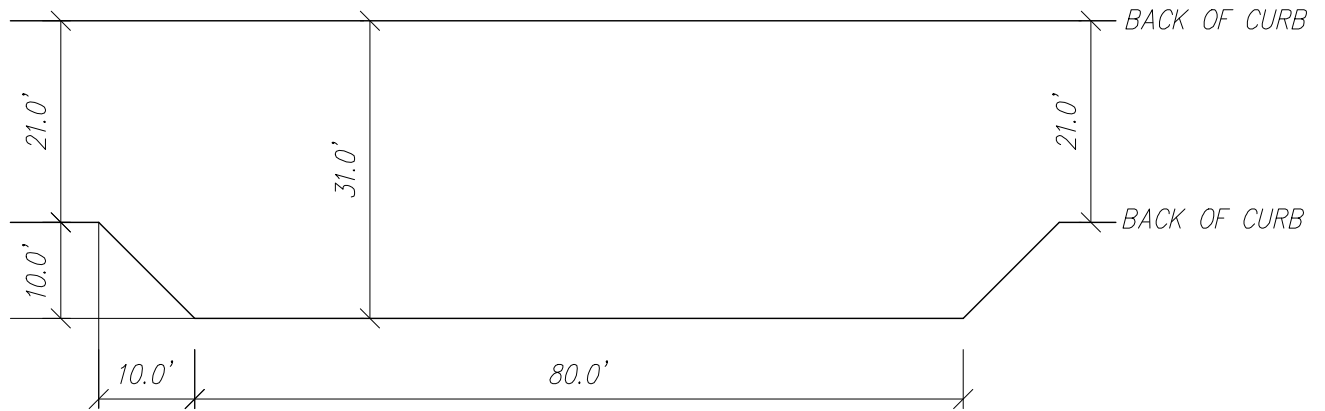

ESTATE LOT PRIVATE DRIVE LANE (DEVELOPMENT AREA 4)
 NO SCALE

PLAN VIEW

TYPICAL PRIVATE TURNOUT (DEVELOPMENT AREA 4)
 NO SCALE